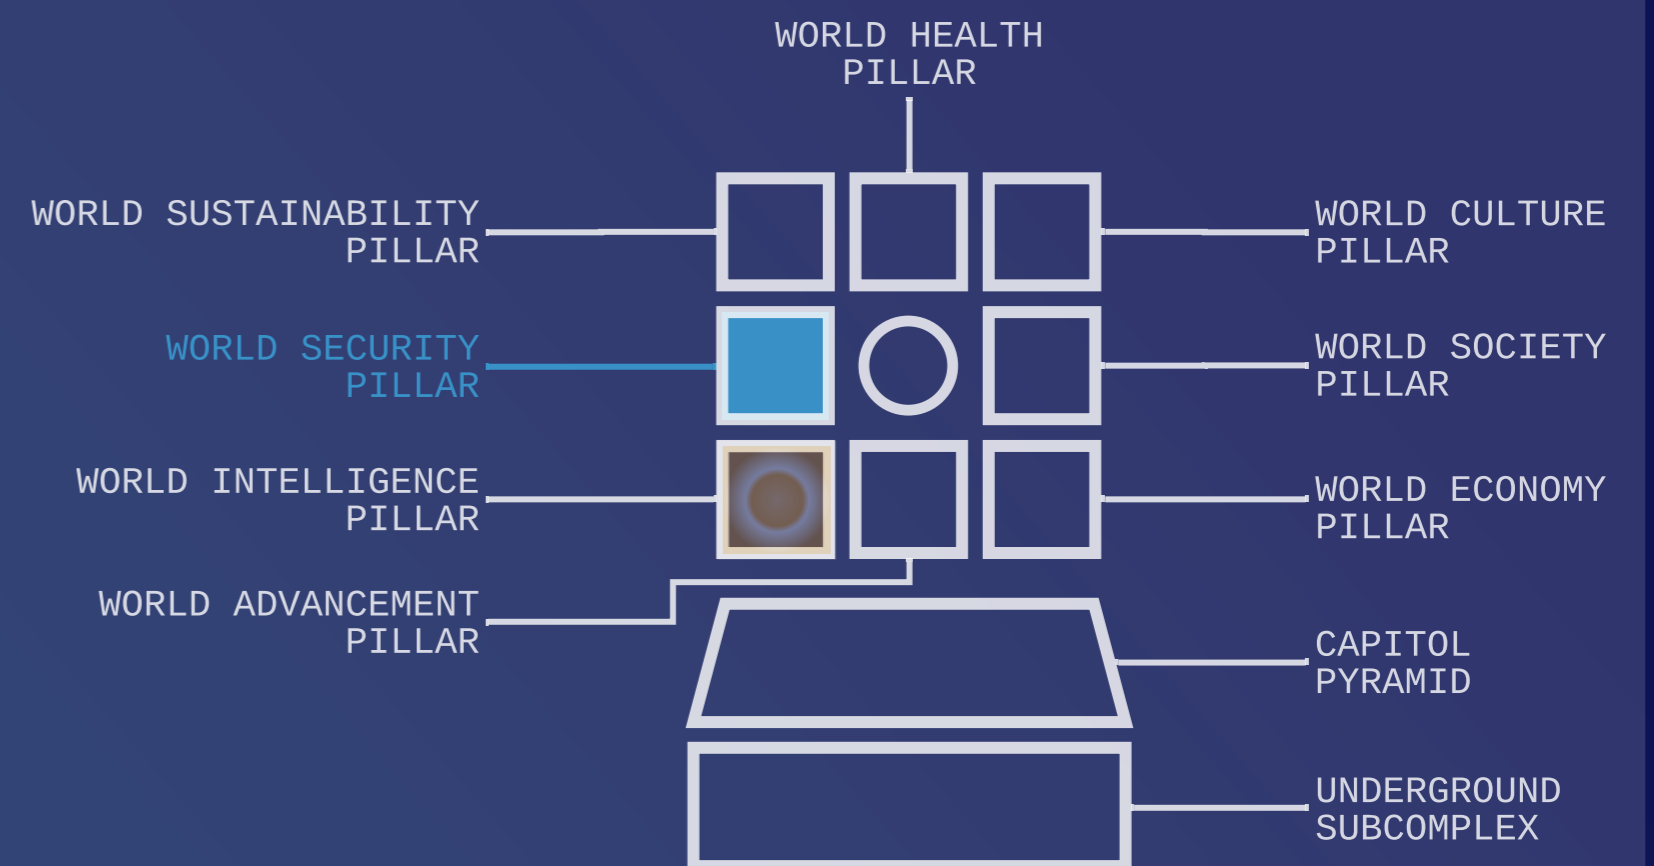

UNION TOWER, HUDSON
 WORLD SECURITY PILLAR & ADJACENT AREAS
 CROSS-SECTIONAL VIEW
 CURRENT LOCATION: GLOBAL COMMAND HABITATION DECK, F24

[UNION TOWER: CAPITOL PYRAMID]

LEGEND

- ELEVATOR CLUSTER
- CURRENT AREA
- RESTRICTED AREA

PRESIDENTIAL PALACE

Map personalized for your convenience. Not to scale.

UNION TOWER COMPLEX
 ABSTRACTED SEMI-AERIAL VIEW

Map personalized for your convenience. Not to scale.

WORLD SECURITY PILLAR
 GLOBAL COMMAND HABITATION DECK, F24
 FLOOR PLAN