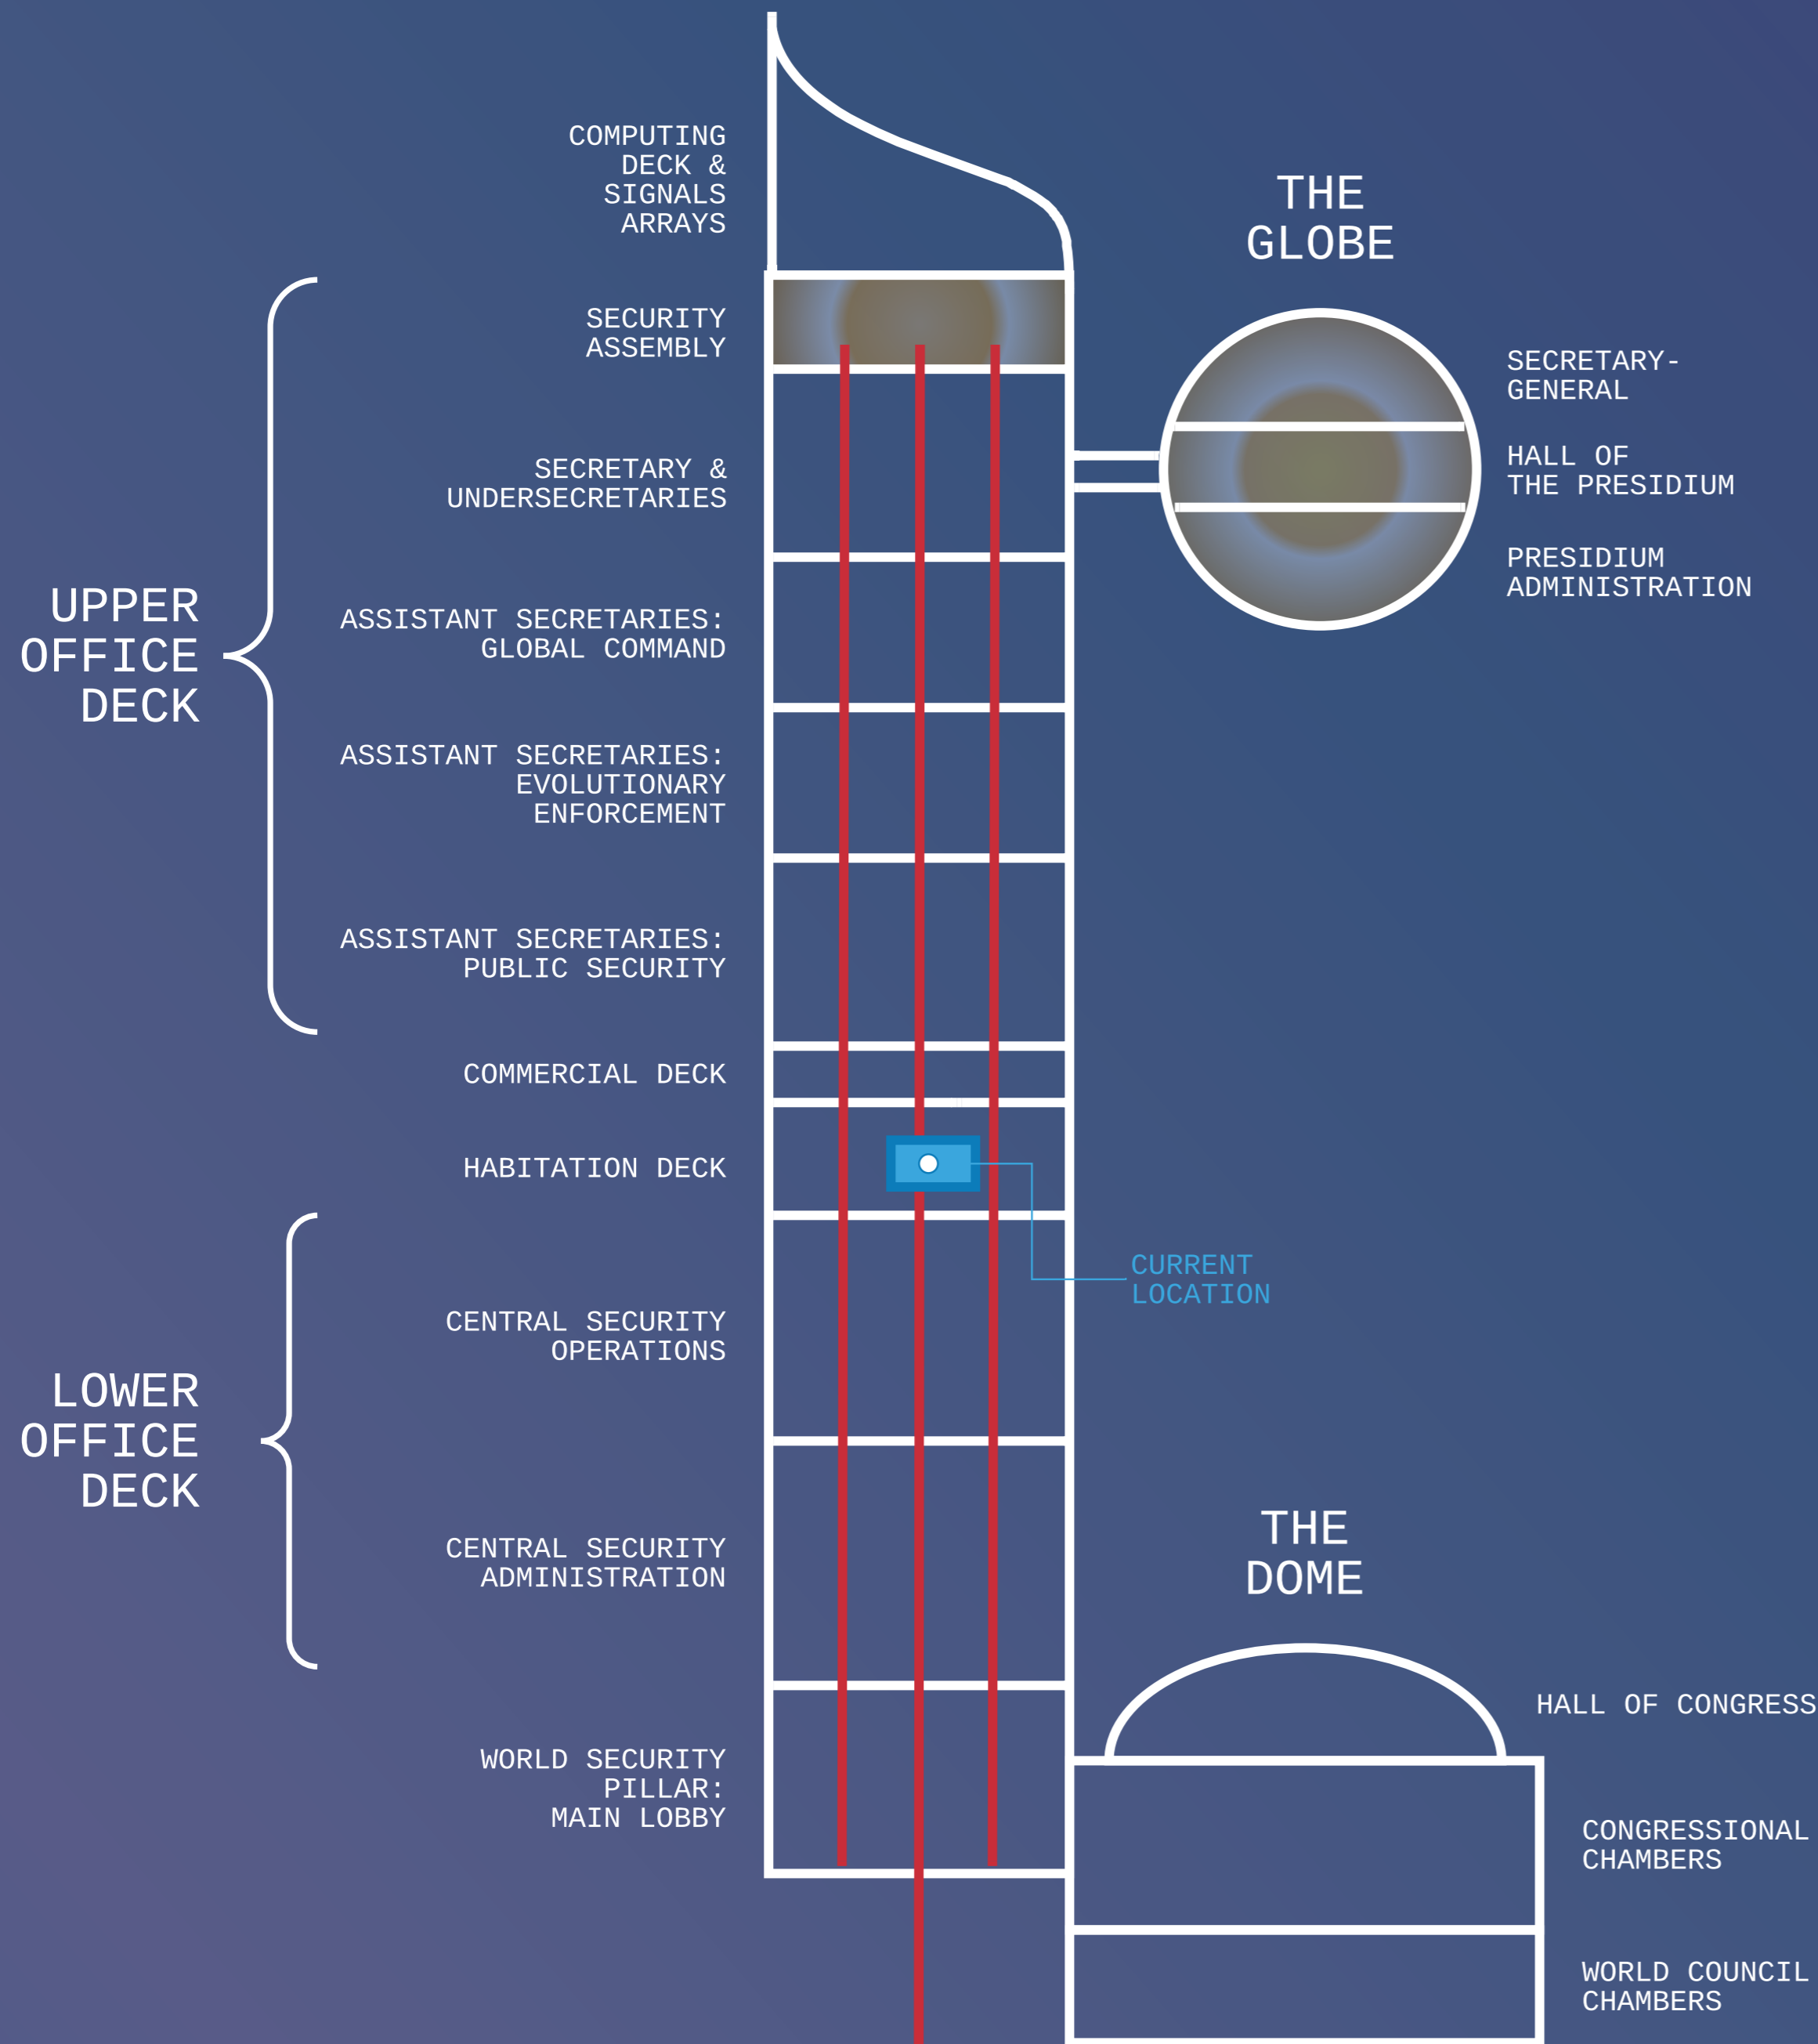

UNION TOWER, HUDSON
 WORLD SECURITY PILLAR & ADJACENT AREAS
 CROSS-SECTIONAL VIEW
 CURRENT LOCATION: GLOBAL COMMAND HABITATION DECK, F24

[UNION TOWER: CAPITOL PYRAMID]

LEGEND

- ELEVATOR CLUSTER
- CURRENT AREA
- RESTRICTED AREA

PRESIDENTIAL PALACE

Map personalized for your convenience. Not to scale.

UNION TOWER COMPLEX
 ABSTRACTED SEMI-AERIAL VIEW

Map personalized for your convenience. Not to scale.

WORLD SECURITY PILLAR
 GLOBAL COMMAND HABITATION DECK, F24
 FLOOR PLAN

Map personalized for your convenience. Not to scale.

YOUR RECENT LOCATIONS

UNION CIRCLE/HUDSON REGION Union Tower/World Security Pillar/Habitation Deck	19:38 - NOW	15/03
UNION CIRCLE/HUDSON REGION Union Tower/Underground Subcomplex/Primary Command Deck	19:11 - 19:37	15/03
UNION CIRCLE/HUDSON REGION Union Tower/Capitol Pyramid/Mezzanine	18:34 - 19:10	15/03
UNION CIRCLE/HUDSON REGION Union Tower/World Security Pillar/Habitation Deck	18:01 - 18:33	15/03
UNION CIRCLE/HUDSON REGION Union Tower/Underground Subcomplex/Training Deck	10:00 - 18:00	15/03
UNION CIRCLE/HUDSON REGION Union Tower/World Security Pillar/Habitation Deck	09:32 - 09:59	15/03
UNION CIRCLE/HUDSON REGION Union Tower/Underground Subcomplex/Training Deck	06:01 - 09:30	15/03
UNION CIRCLE/HUDSON REGION Union Tower/World Security Pillar/Habitation Deck	22:16 - 06:00	15/03 - 14/03