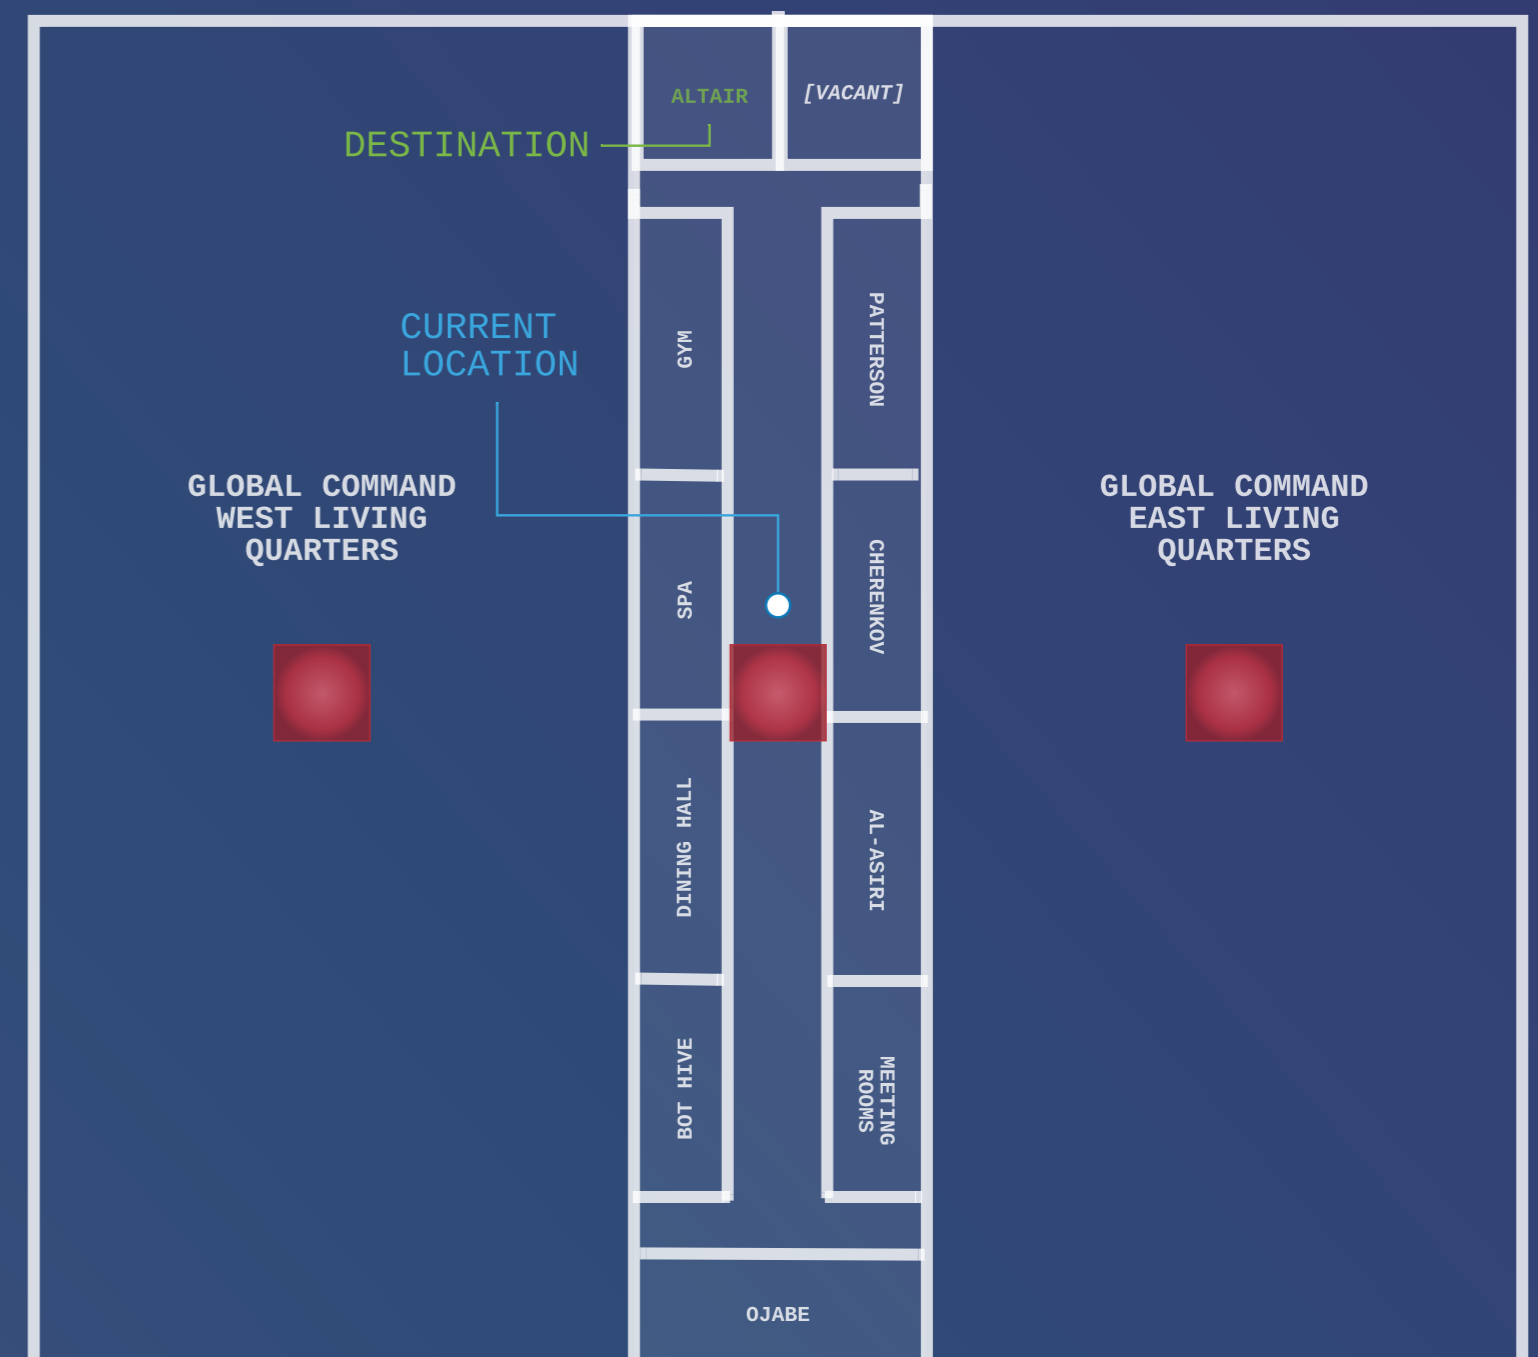

UNION TOWER, HUDSON
 WORLD SECURITY PILLAR & ADJACENT AREAS
 CROSS-SECTIONAL VIEW
 CURRENT LOCATION: GLOBAL COMMAND HABITATION DECK, F24

[UNION TOWER: CAPITOL PYRAMID]

LEGEND

- ELEVATOR CLUSTER
- CURRENT AREA
- RESTRICTED AREA

PRESIDENTIAL PALACE

Map personalized for your convenience. Not to scale.

UNION TOWER COMPLEX
 ABSTRACTED SEMI-AERIAL VIEW

Map personalized for your convenience. Not to scale.

WORLD SECURITY PILLAR
 GLOBAL COMMAND HABITATION DECK, F24
 FLOOR PLAN

Map personalized for your convenience. Not to scale.

YOUR RECENT LOCATIONS

UNION CIRCLE/HUDSON REGION Union Tower/World Security Pillar/Habitation Deck	19:38 - NOW	15/03
UNION CIRCLE/HUDSON REGION Union Tower/Underground Subcomplex/Primary Command Deck	19:11 - 19:37	15/03
UNION CIRCLE/HUDSON REGION Union Tower/Capitol Pyramid/Mezzanine	18:34 - 19:10	15/03
UNION CIRCLE/HUDSON REGION Union Tower/World Security Pillar/Habitation Deck	18:01 - 18:33	15/03
UNION CIRCLE/HUDSON REGION Union Tower/Underground Subcomplex/Training Deck	10:00 - 18:00	15/03
UNION CIRCLE/HUDSON REGION Union Tower/World Security Pillar/Habitation Deck	09:32 - 09:59	15/03
UNION CIRCLE/HUDSON REGION Union Tower/Underground Subcomplex/Training Deck	06:01 - 09:30	15/03
UNION CIRCLE/HUDSON REGION Union Tower/World Security Pillar/Habitation Deck	22:16 - 06:00	15/03 - 14/03