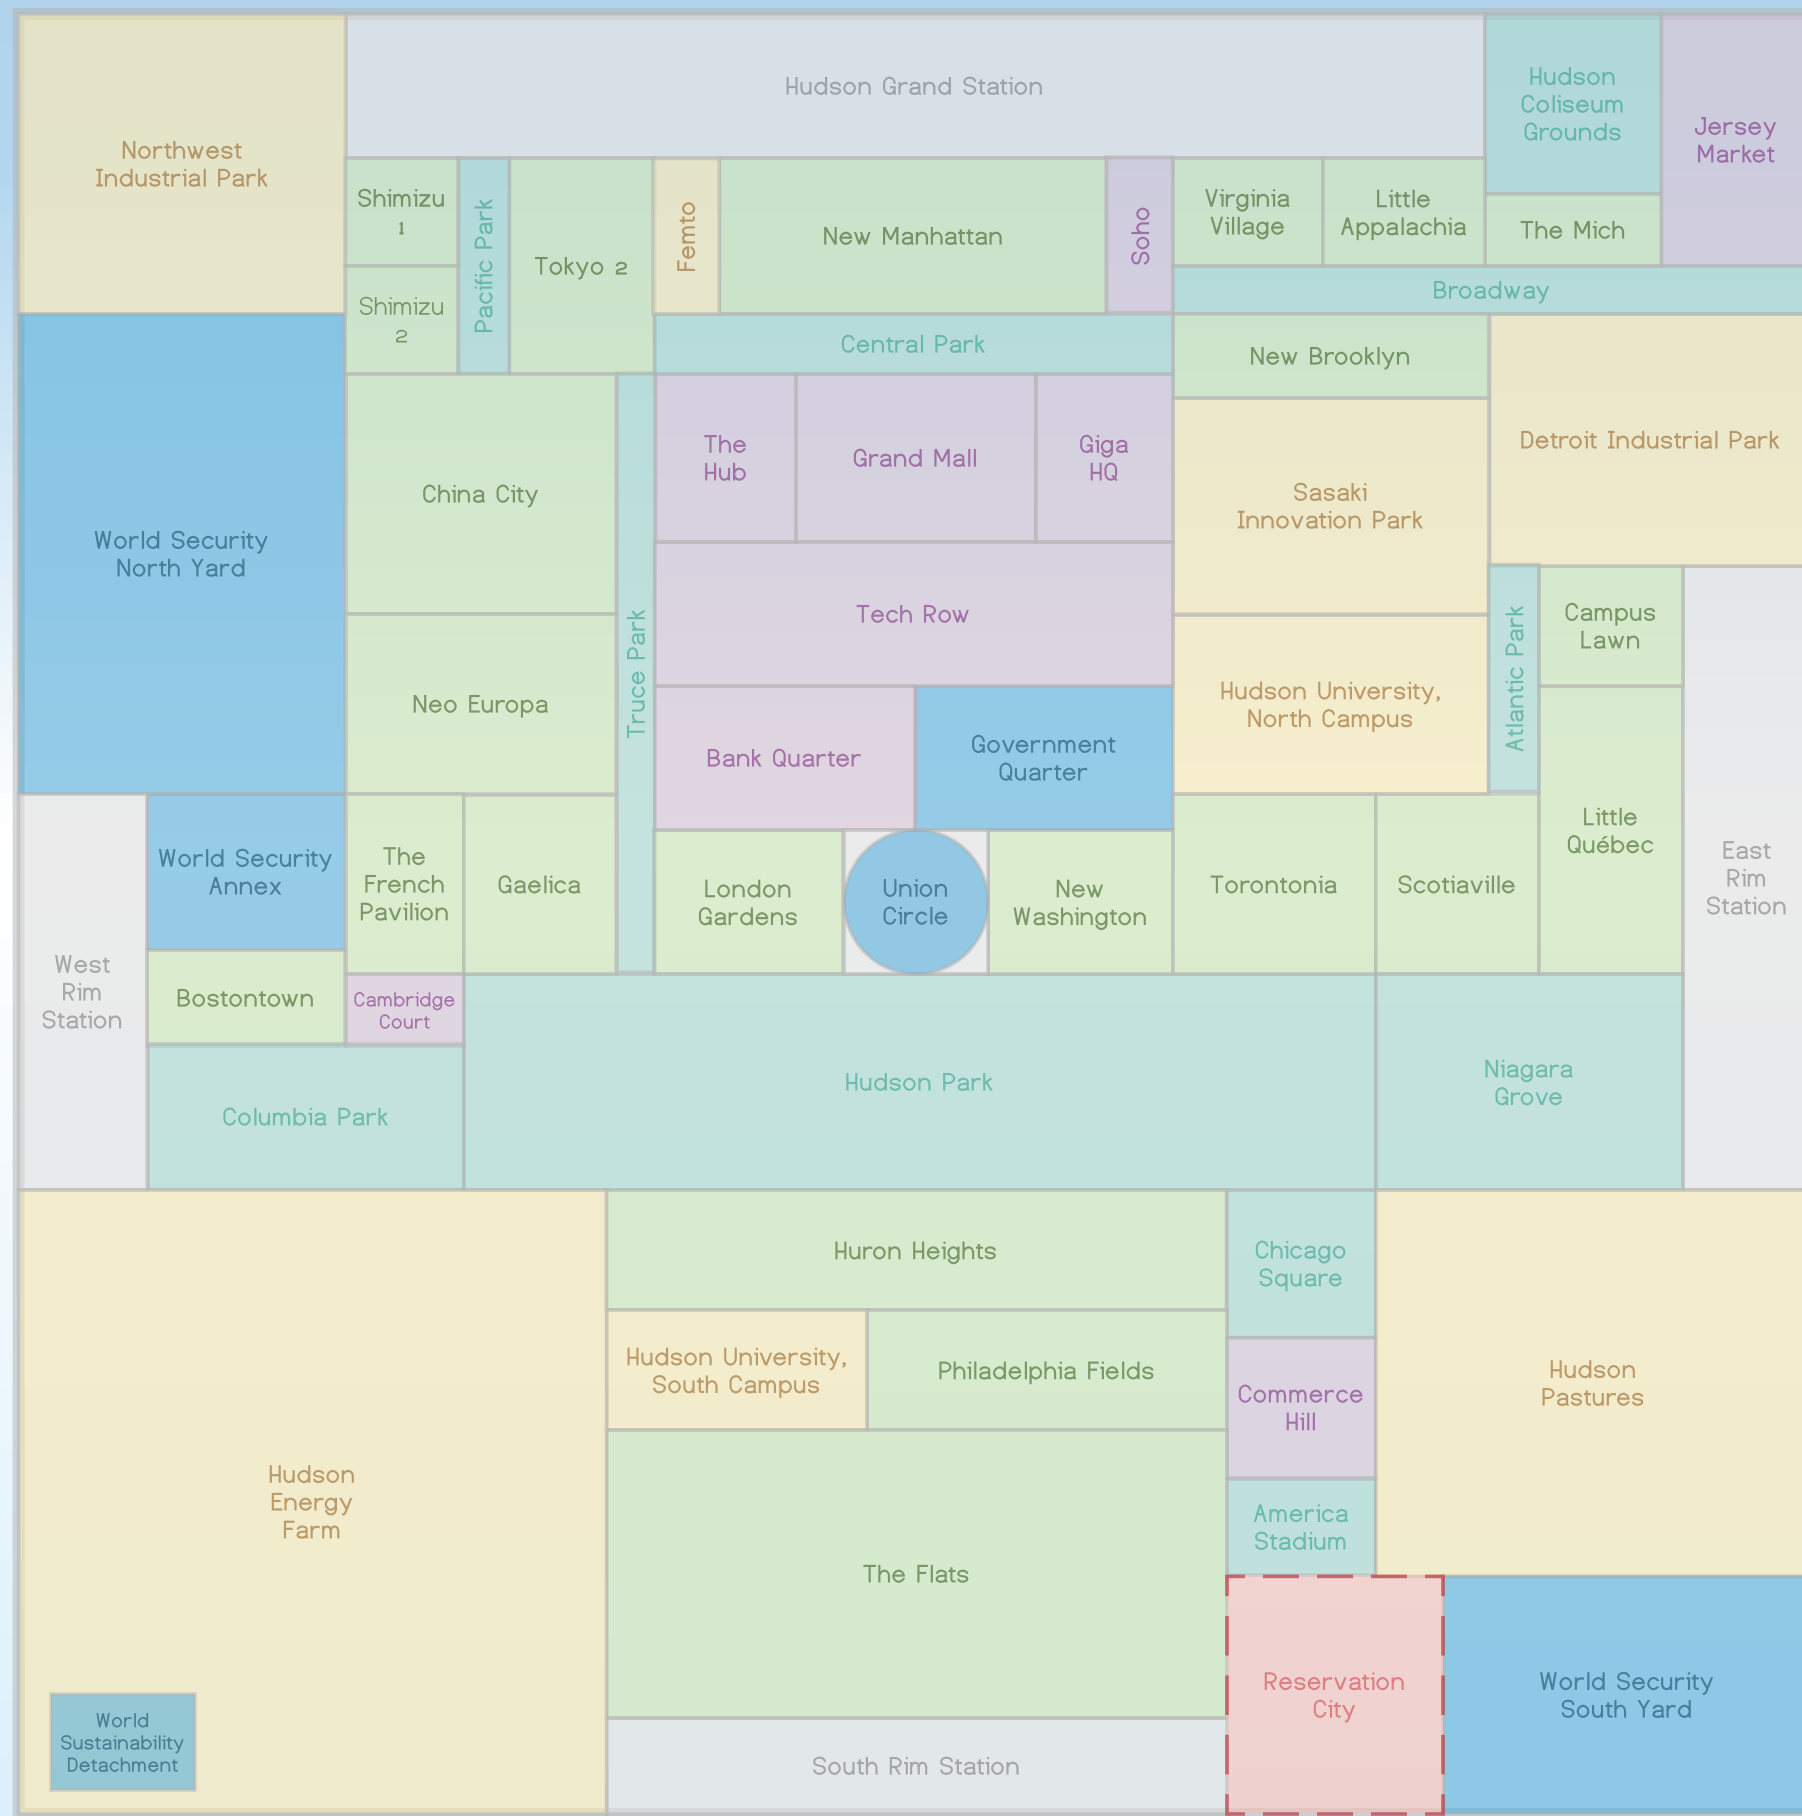

Welcome to Hudson

With 8 high-speed subway lines and the world's largest system of automated surface transportation, your new home is easy to discover!

Hudson Region Administrative Districts

0km 5km 10km

LEGEND

- Primary-Residential District
- Primary-Commercial District
- Production District
- Public Use District
- Government District
- Transportation Hub
- First Nation Territory

Hudson Region Subway System

0km 5km 10km

LEGEND

- Station
- Interchange Station
- Superstation
- Central Line
- Western Line
- Eastern Line
- Crosstown Express Line
- Innovation Line
- Outer Ring
- Inner Ring
- The Weave