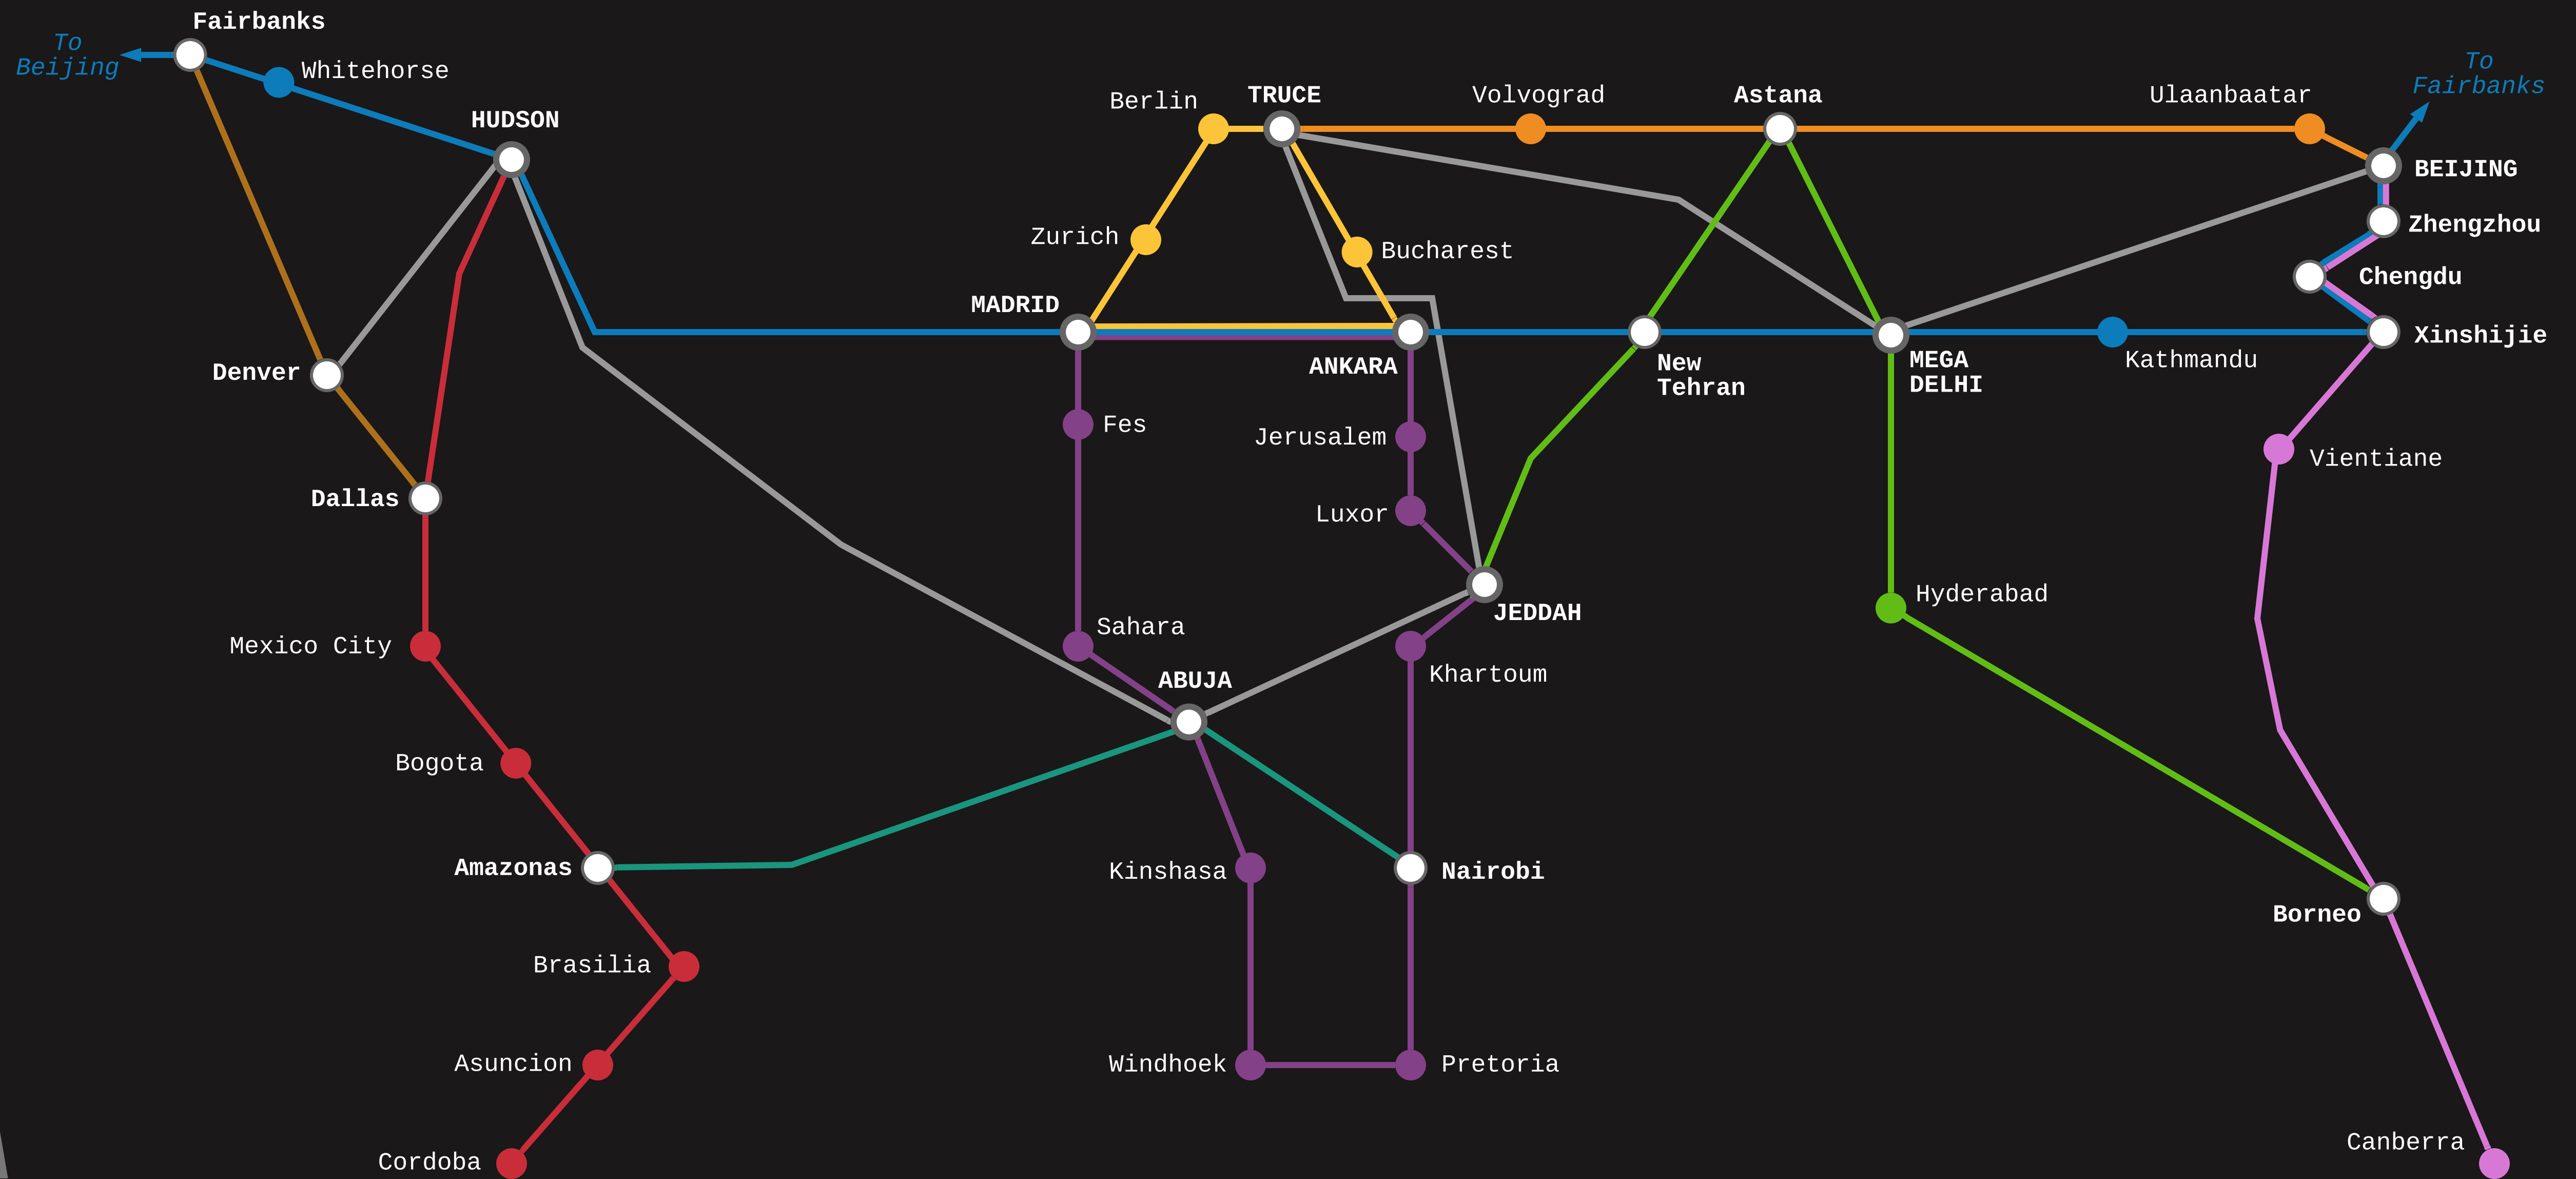

GLOBAL LINK

HYPERTRAIN SYSTEM MAP

 Map not to scale

LEGEND

 Station	 Great Circle	 Central Asian Line	 Southern Express Line
 Interchange Station	 Americas Line	 Ta'awun Line	 Intercontinental Express Line
 SUPERSTATION	 European Loop	 African Loop	 Western Express Line
	 Pacific Rim Line		

 GlobalLink.1 

The Global Link System is commissioned by World Economy - Transportation Undersecretariat and serviced by QXMotion Ltd., a subsidiary of GIGA Inc.